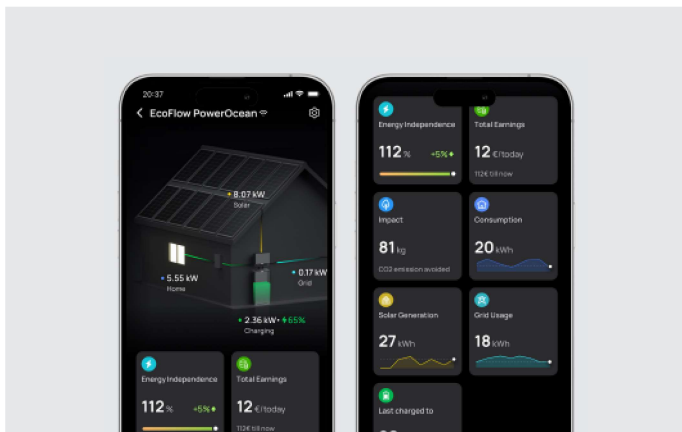

EcoFlow Pro App and Web Portal for Installers

- -Ultra-fast 3-step commissioning process
- -Comprehensive map view of authorised systems
- -Comprehensive and detailed data to assist you in system fault analysis