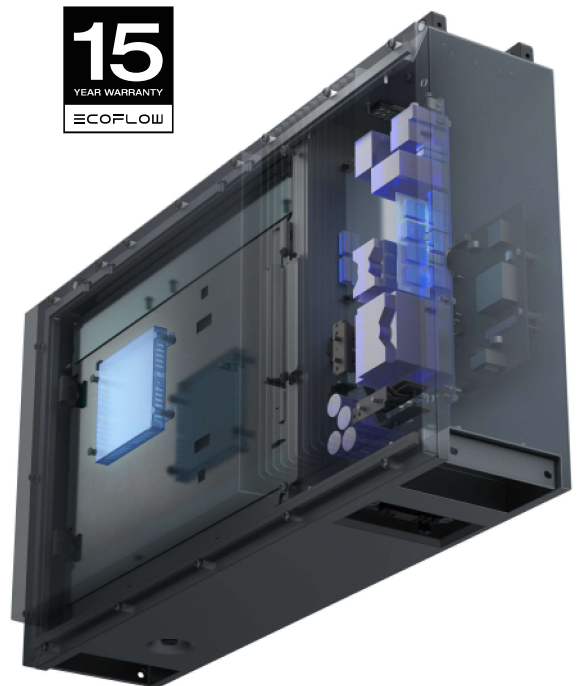

Auto Heating Module

PowerOcean preserves battery performance and lifespan by maintaining an optimal temperature.