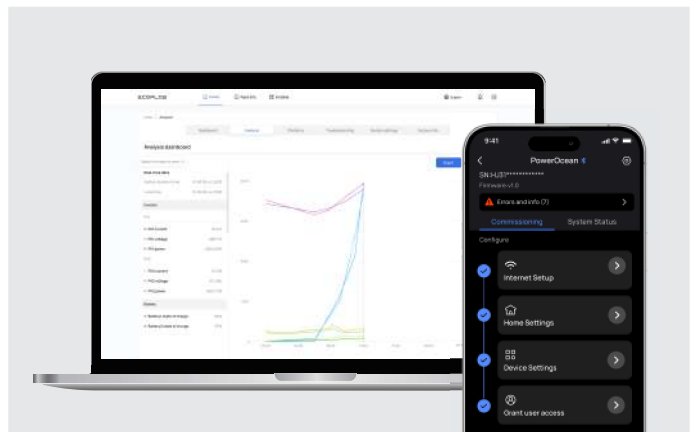

EcoFlow Pro App and Web Portal for Installers

- -Ultra-fast 3-step commissioning process
- -Comprehensive map view of authorised systems
- -Comprehensive and detailed data to assist you in system fault analysis