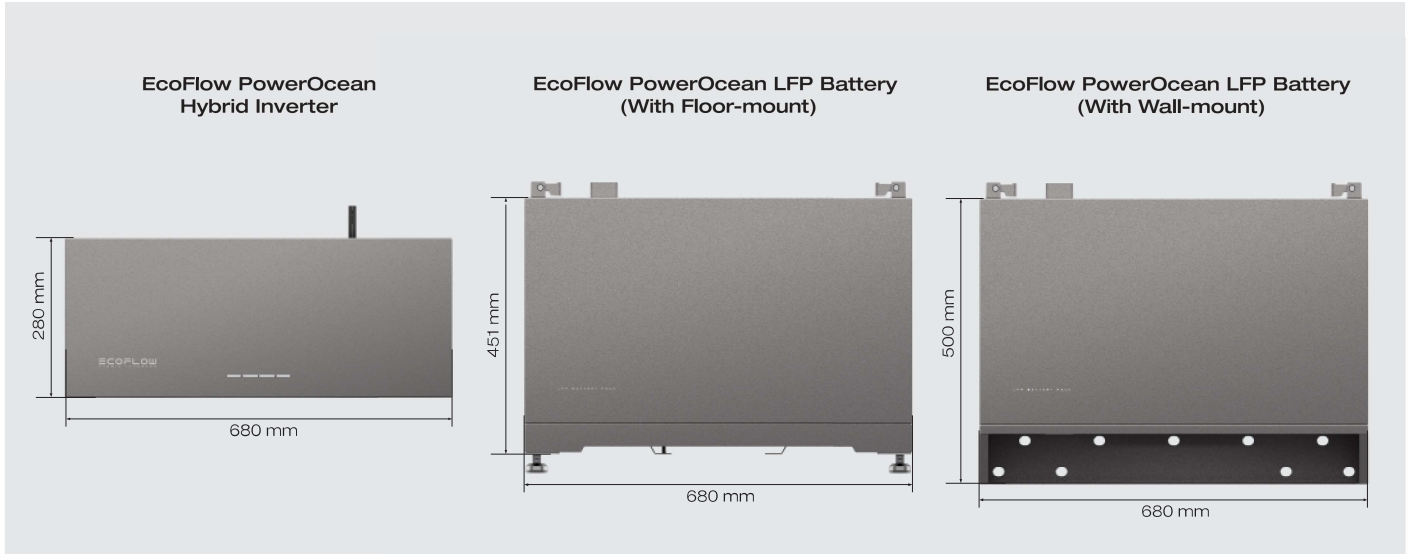

### IP65-Certified for Ultimate Protection

EcoFlow PowerOcean features an IP65 certification, ensuring it stands strong against dust ingress and is resistant to low-pressure water jets from any direction.

### Installation Option Ready for Easy Outdoor Installation

Embrace the outdoors with confidence, PowerOcean is designed to meet the critical requirements of the newly established PAS 63100:2024 standards, ensuring the highest safety performance level. This compliance makes PowerOcean ideal for outdoor installations, giving you placement options without compromising safety or efficiency.